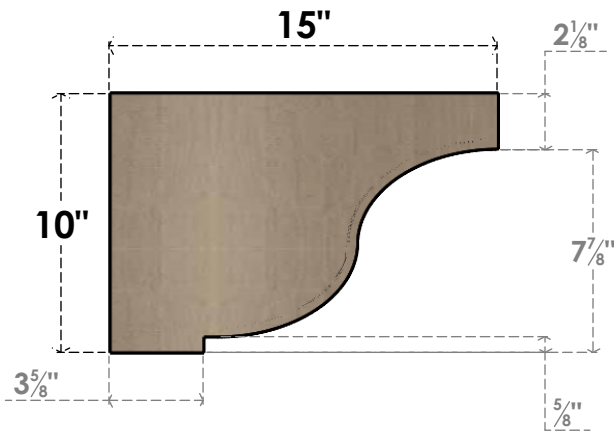

ITEM NUMBER: CORU05X15X10VANRCPR

5"W X 15"D X 10"H SERIES 3 CLASSIC VAN BUREN ROUGH CEDAR
TIMBERTHANE FAUX WOOD CORBEL, PRIMED

SIDE PROFILE

FRONT PROFILE

ISOMETRIC

EKENA MILLWORK
2300 WEST MAIN ST.
CLARKSVILLE, TX 75426
TOLL FREE: 866-607-0453
WWW.EKENAMILLWORK.COM

NOTES

1. INSTALLATION TO BE COMPLETED IN ACCORDANCE WITH MANUFACTURER'S SPECIFICATIONS.
2. DRAWING MAY NOT BE TO SCALE
3. THIS DRAWING IS INTENDED FOR DESIGN AND PLANNING PURPOSES ONLY.
4. ALL INFORMATION CONTAINED HEREIN WAS CURRENT AT THE TIME OF DEVELOPMENT BUT MUST BE REVIEWED AND APPROVED BY THE PRODUCT MANUFACTURER TO BE CONSIDERED ACCURATE.
5. TIMBERTHANE ARCHITECTURAL PRODUCTS ARE MADE FROM HIGH DENSITY URETHANE AND COME FACTORY PRIMED