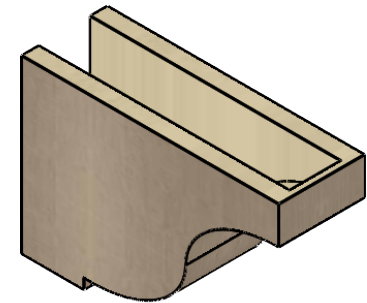

ITEM NUMBER: CORU05X15X10VANRCPR

5"W X 15"D X 10"H SERIES 3 CLASSIC VAN BUREN ROUGH CEDAR
TIMBERTHANE FAUX WOOD CORBEL, PRIMED

SIDE PROFILE

FRONT PROFILE

ISOMETRIC

EKENA MILLWORK
2300 WEST MAIN ST.
CLARKSVILLE, TX 75426
TOLL FREE: 866-607-0453
WWW.EKENAMILLWORK.COM