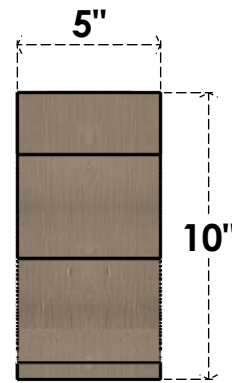

ITEM NUMBER: CORU05X15X10VANRCPR

5"W X 15"D X 10"H SERIES 3 CLASSIC VAN BUREN ROUGH CEDAR
TIMBERTHANE FAUX WOOD CORBEL, PRIMED

SIDE PROFILE

FRONT PROFILE

ISOMETRIC

EKENA MILLWORK
2300 WEST MAIN ST.
CLARKSVILLE, TX 75426
TOLL FREE: 866-607-0453
WWW.EKENAMILLWORK.COM